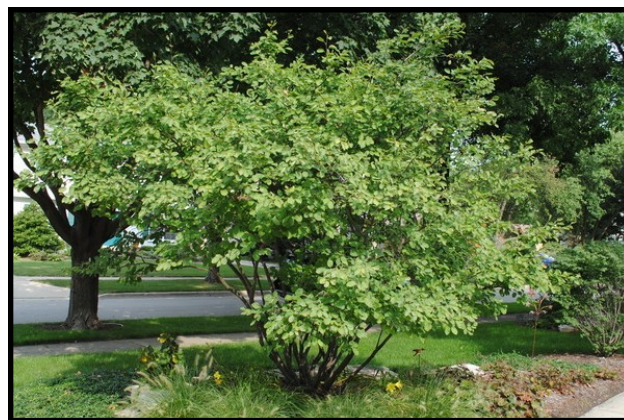

419 Shadblow Serviceberry (*Amenlanchier Canadensis*)

Hardiness Zone:	3-7
Mature Height:	10-20 feet
Features:	White flowers in spring before leaves emerge; smooth gray bark; autumn color is yellow mixed with a little orange.
Culture:	Full sun to shade; moist, well-drained soil; prefers slightly acid soil.
Growth Rate:	Fast
Mature Form:	Multi-stemmed; suckers to form a colony; overall, has an oval to rounded shape. .
Soil Conditions:	<ul style="list-style-type: none"> Dry ✓ Moist, Well-Drained Wet
Tolerance:	<ul style="list-style-type: none"> ✓ Alkaline Soil Dry Sites ✓ Salt Soil Compaction ✓ Wet Sites ✓ Wind
Uses:	<ul style="list-style-type: none"> ✓ Massing ✓ Naturalization Patio Screen Shade ✓ Specimen Street Wind Break
Foliage Color:	Green
Fall Foliage Color:	Orange Yellow
Additional Notes:	Serviceberries are often used as large shrubs, but most species can grow larger than expected and can be uses as small trees. Good near streams.
Size	18" seedlings
Quantity	3 pack
Price per:	\$ 7.00

Serviceberry form

Serviceberry leaves and berries

ORDER INFORMATION

Packet	:	# 419
Description	:	Serviceberry
Size (approximate)	:	18"
Quantity	:	3 seedlings
Price	:	\$ 7.00